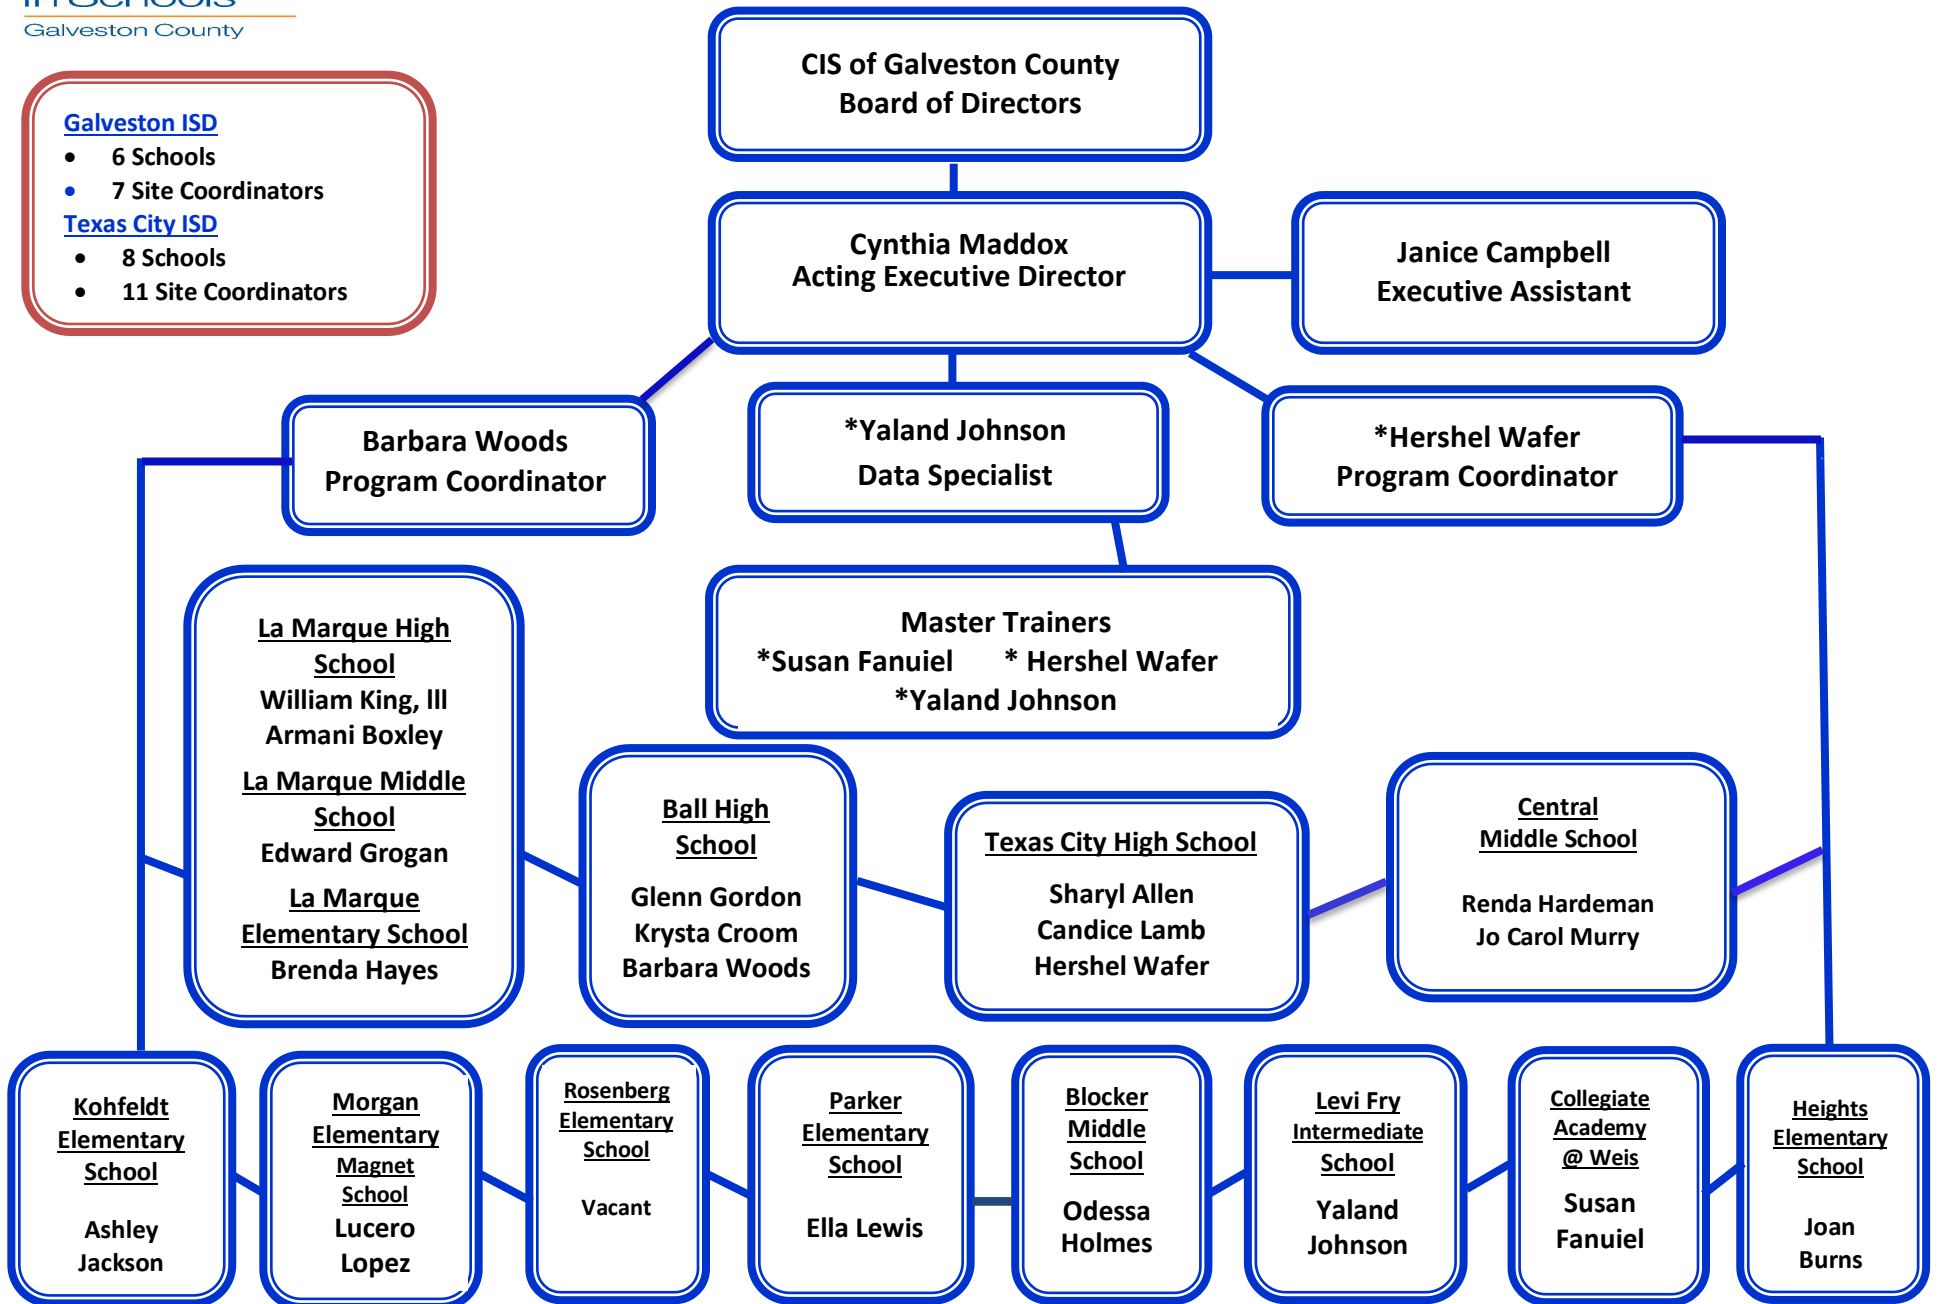

Communities In Schools of Galveston County Organizational Chart

- Galveston ISD**
- 6 Schools
 - 7 Site Coordinators
- Texas City ISD**
- 8 Schools
 - 11 Site Coordinators

*Also Fulltime Site Coordinators